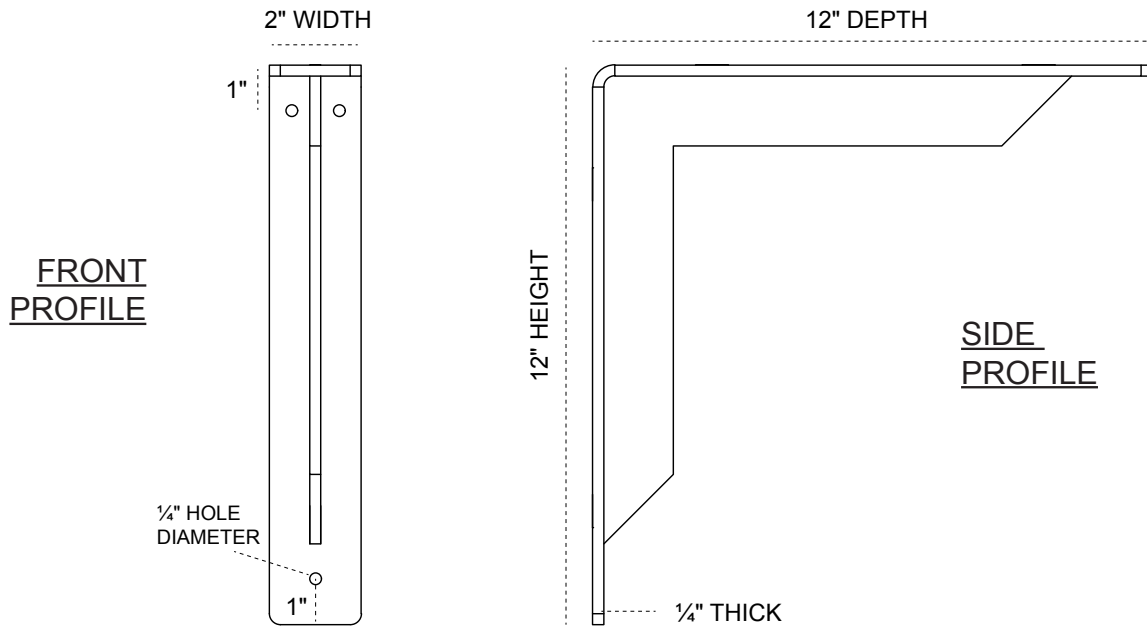

2-INCH W X 12-INCH D X 12-INCH H STOCKPORT BRACKET

HEAVY-DUTY 1/4" THICK

AVAILABLE IN:
STAINLESS STEEL
ZINC PLATED STEEL
POWDER COATED BLACK

BKTM02X12X12STSS
BKTM02X12X12STCRS
BKTM02X12X12STPBL

P:866.607.0453 | F: 866.591.3143
2300 W. Main St. | Clarksville, TX 75426
sales@ekenamillwork.com | www.ekenamillwork.com