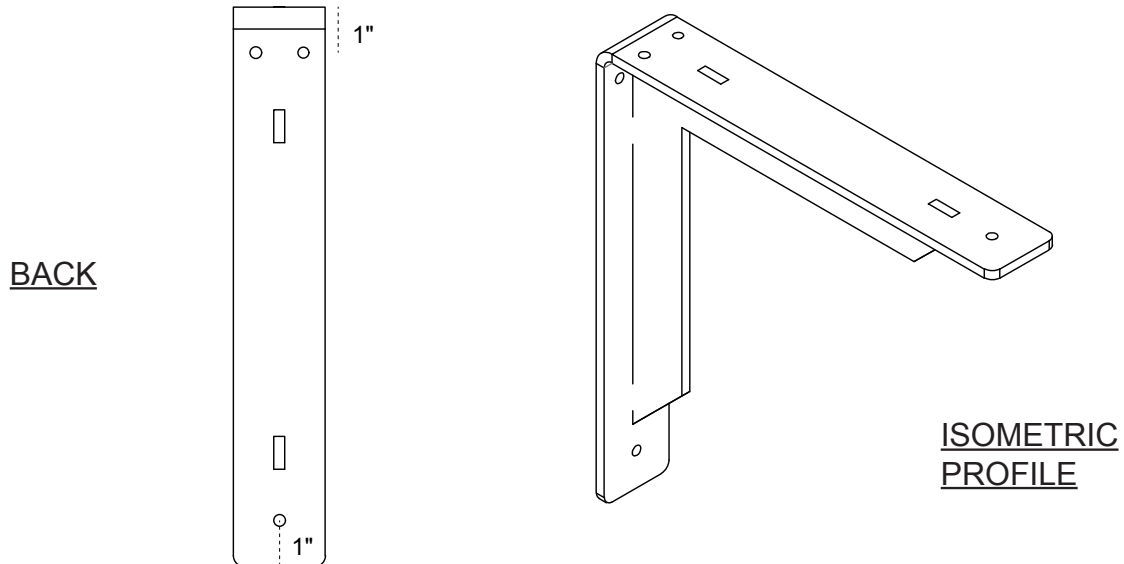

2-INCH W X 12-INCH D X 12-INCH H STOCKPORT BRACKET

HEAVY-DUTY 1/4" THICK

AVAILABLE IN:
STAINLESS STEEL
ZINC PLATED STEEL
POWDER COATED BLACK

BKTM02X12X12STSS
BKTM02X12X12STCRS
BKTM02X12X12STPBL

P:866.607.0453 | F: 866.591.3143
2300 W. Main St. | Clarksville, TX 75426
sales@ekenamillwork.com | www.ekenamillwork.com